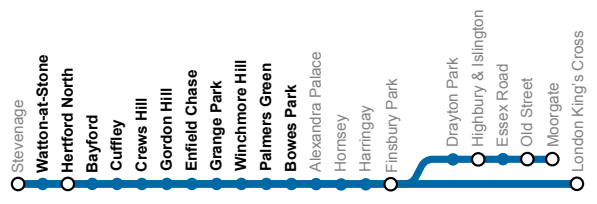

Train times 19 May to 14 December 2019 Hertford North and Bowes Park to London

Contact us greatnorthernrail.com/contactus

Train time information 03457 48 49 50 nationalrail.co.uk

Buy online Buy tickets nationwide at greatnorthernrail.com @GNRailUK

On Track App

Train information at your fingertips: greatnorthernrail.com/app

CL-TT16-1905

Mondays to Fridays

Table with columns for Operator, Facilities, and various stations (GN) showing train times for Monday to Friday.

Table with columns for Operator, Facilities, and various stations (GN) showing train times, including a 'Start of standard hourly service' section.

Table with columns for Operator, Facilities, and various stations (GN) showing train times, including a 'TS' section.