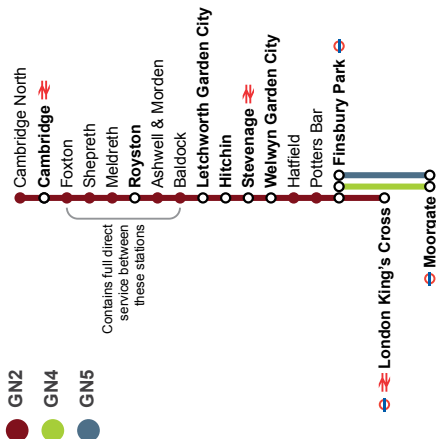

Independent passenger groups Transport Focus, transportfocus.org.uk London TravelWatch, londontravelwatch.org.uk

- LD** Direct train
- Light** Connecting train
- 1** First Class accommodation available
- 15** Denotes the minimum time in minutes that should be allowed to change trains.
- +** At stations with no number, please allow at least 5 minutes
- ↔** Interchange with London Underground
- GN** Operated by Great Northern
- a** Arrival time
- b** Change at Finsbury Park
- c** Arrives 5 minutes earlier
- d** Departure time
- e** Change at Stevenage, connection is by bus
- f** Change at Stevenage
- g** Arrives 8 minutes earlier
- s** Stops to set down passengers only
- A** To King's Lynn
- B** To Ely
- C** Service divides at Letchworth Garden City (arrive 1721), passengers for stations to Cambridge must travel in the front 4 carriages

Mondays to Fridays

Table with 17 columns (stations: London Kings Cross, Moorgate, Finsbury Park, Potters Bar, Hatfield, Welwyn Garden City, Stevenage, Hitchin, Letchworth Garden City, Baldock, Ashwell & Morden, Royston, Meldreth, Shepreth, Foxton, Cambridge, Cambridge North) and 3 rows (Operator, Facilities, Notes). It contains detailed departure and arrival times for various services, including standard hourly services and specific routes.