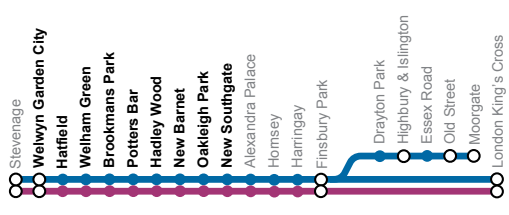

15

Train times 19 May to 14 December 2019

Welwyn Garden City and Potters Bar to London

Contact us greatnorthernrail.com/contactus thameslinkrailway.com/contactus

Train time information 03457 48 49 50 nationalrail.co.uk

Buy online Buy tickets nationwide at greatnorthernrail.com

@GNrailuk @TLrailuk

On Track App Train information at your fingertips: greatnorthernrail.com/app thameslinkrailway.com/app

CI-11/5-1905

Mondays to Fridays

Table of train times for the route from London King's Cross to Stevenage. Columns include station names and departure times in minutes past the hour. Includes a 'Notes' column with symbols for directions and facilities.

Table of train times for the route from London King's Cross to Stevenage. Columns include station names and departure times in minutes past the hour. Includes a 'Notes' column with symbols for directions and facilities.

Table of train times for the route from London King's Cross to Stevenage. Columns include station names and departure times in minutes past the hour. Includes a 'Notes' column with symbols for directions and facilities.