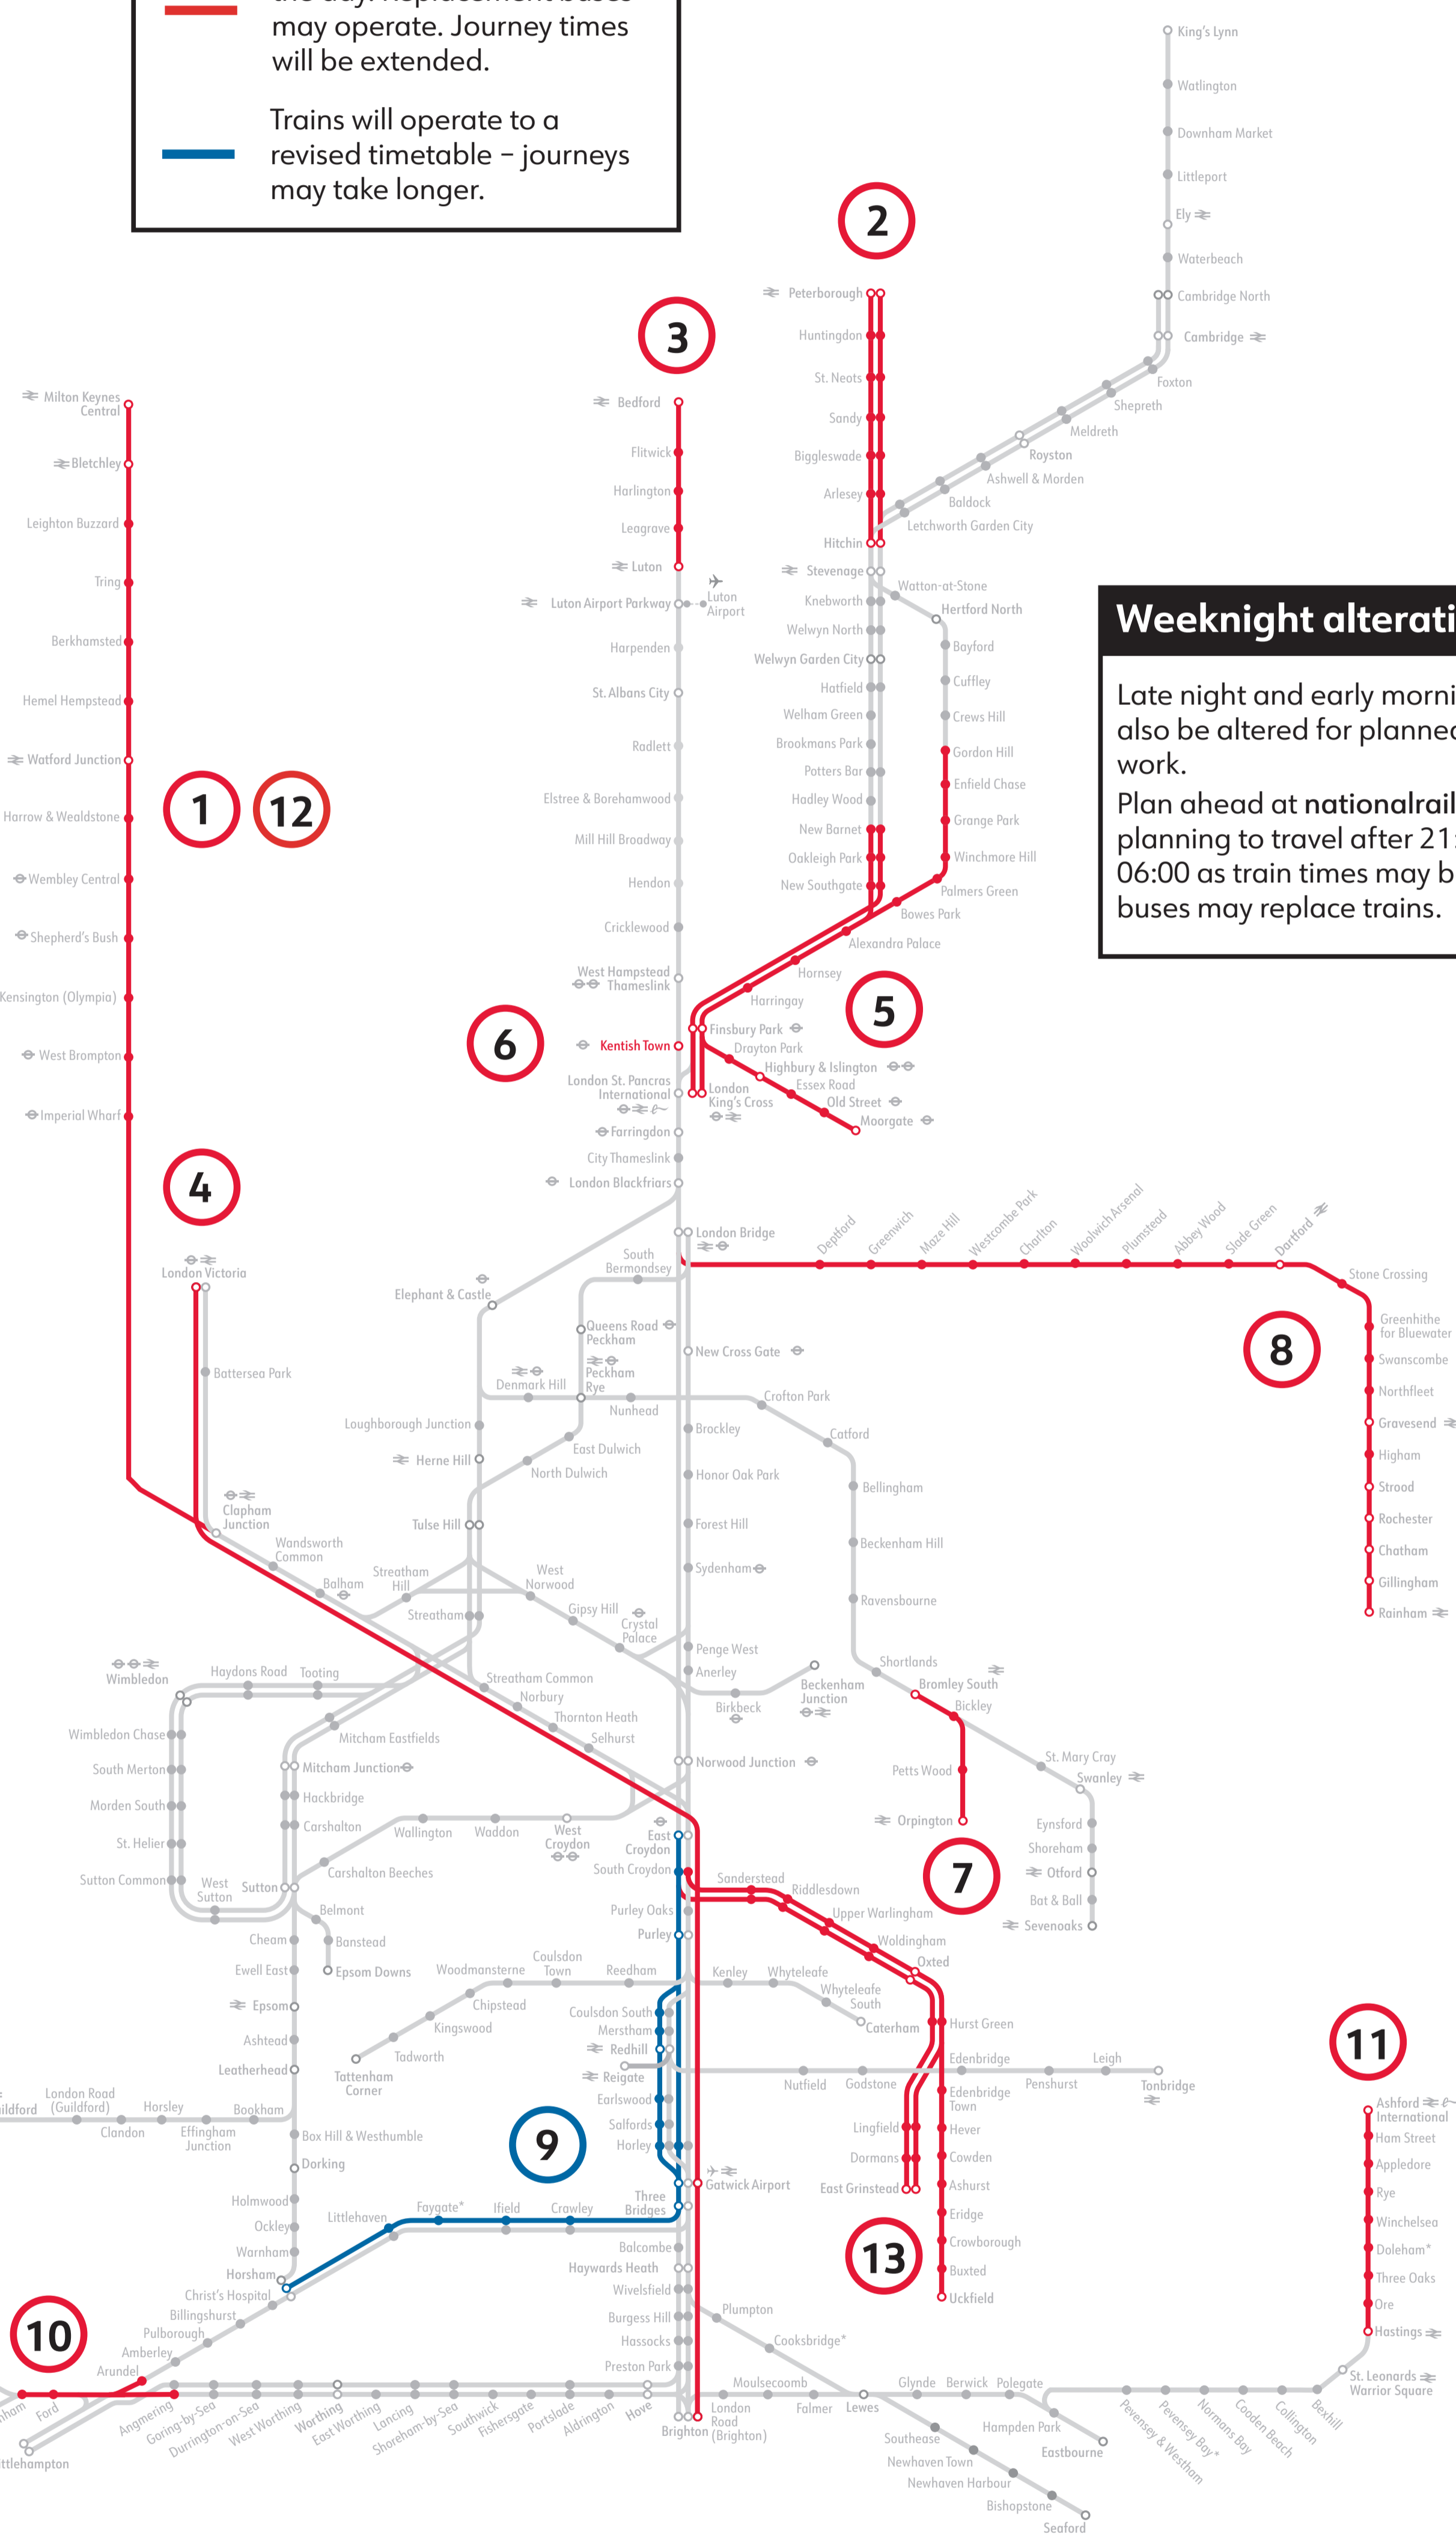

1. **1 Saturday 18 May**
   All day
   Trains between East Croydon and Milton Keynes Central will not run. Use other Southern, London Underground and London Northwestern services.
2. **2 Saturday 18 May**
   From 22:45 until 05:15 the following morning
   Some trains between London King's Cross and Peterborough will divert to Letchworth Garden City. Change at Hitchin for a replacement bus for stations to Peterborough.
3. **3 Saturday 18 May**
   From 23:00 to 07:45 the following morning
   Buses replace trains between Luton and Bedford.
4. **4 Sunday 19 May**
   From 00:45 until 07:15
   Gatwick Express services will not run. Use other trains between Gatwick Airport and London.
5. **5 Sunday 19 May**
   Start of service until 08:45
   Trains to / from London King's Cross and Moorgate will start and terminate at Gordon Hill / New Barnet / Welwyn Garden City. Replacement buses will run between these stations and Finsbury Park. Change at Finsbury Park for London Underground services to / from London.
6. **6 Sunday 19 May**
   All day
   Trains will not stop at Kentish Town. Use London Buses.
7. **7 Sunday 19 May**
   Early morning services
   The 06:46 and 07:16 Orpington to London Victoria services will be replaced by a bus between Orpington and Bromley South.
8. **8 Sunday 19 May**
   All day
   Trains between Kentish Town and Rainham will not run. Use alternative Southeastern services between London and Rainham.
9. **9 Sunday 19 May**
   All day
   Trains between London Bridge and Horsham will start and terminate at East Croydon and will run to a revised timetable. Change at East Croydon for alternative train services.
10. **10 Sunday 19 May**
    All day
    Buses replace trains between Angmering / Arundel and Barnham.
11. **11 Sunday 19 May**
    All day
    Buses replace trains between Hastings and Ashford International.
12. **12 Sunday 19 May**
    All day
    No trains between Watford Junction and Shepherds Bush. Use alternative Southern, London Underground and London Northwestern services.
13. **13 Sunday 19 May**
    All day
    • Buses replace trains between Purley and East Grinstead.
    • Buses replace trains between Edenbridge Town and Purley / Uckfield.

Weeknight alterations

Late night and early morning services may also be altered for planned engineering work.
Plan ahead at nationalrail.co.uk if you are planning to travel after 21:00 or before 06:00 as train times may be revised and buses may replace trains.

The information on this poster provides a guide to planned changes to train times

CHECK BEFORE YOU TRAVEL at nationalrail.co.uk

or call National Rail Enquiries on 03457 48 49 50

greatnorthernrail.com @GNRailUK	gatwickexpress.com @GatwickExpress	southernrailway.com @SouthernRailUK	thameslinkrailway.com @TLRailUK